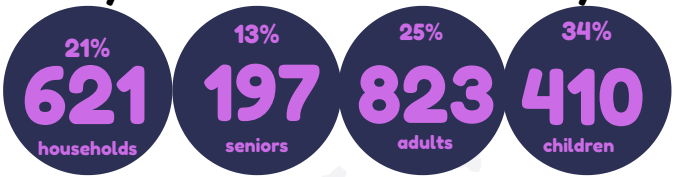

# FRANKLIN FOOD PANTRY BY THE NUMBERS

**Increase in neighbors visiting The Pantry between June '19 and July '20**

**We are open to all who need us**

**Between June 2019 and July 2020 we had 7,193 visits to The Pantry, an 11% increase over this time last year**